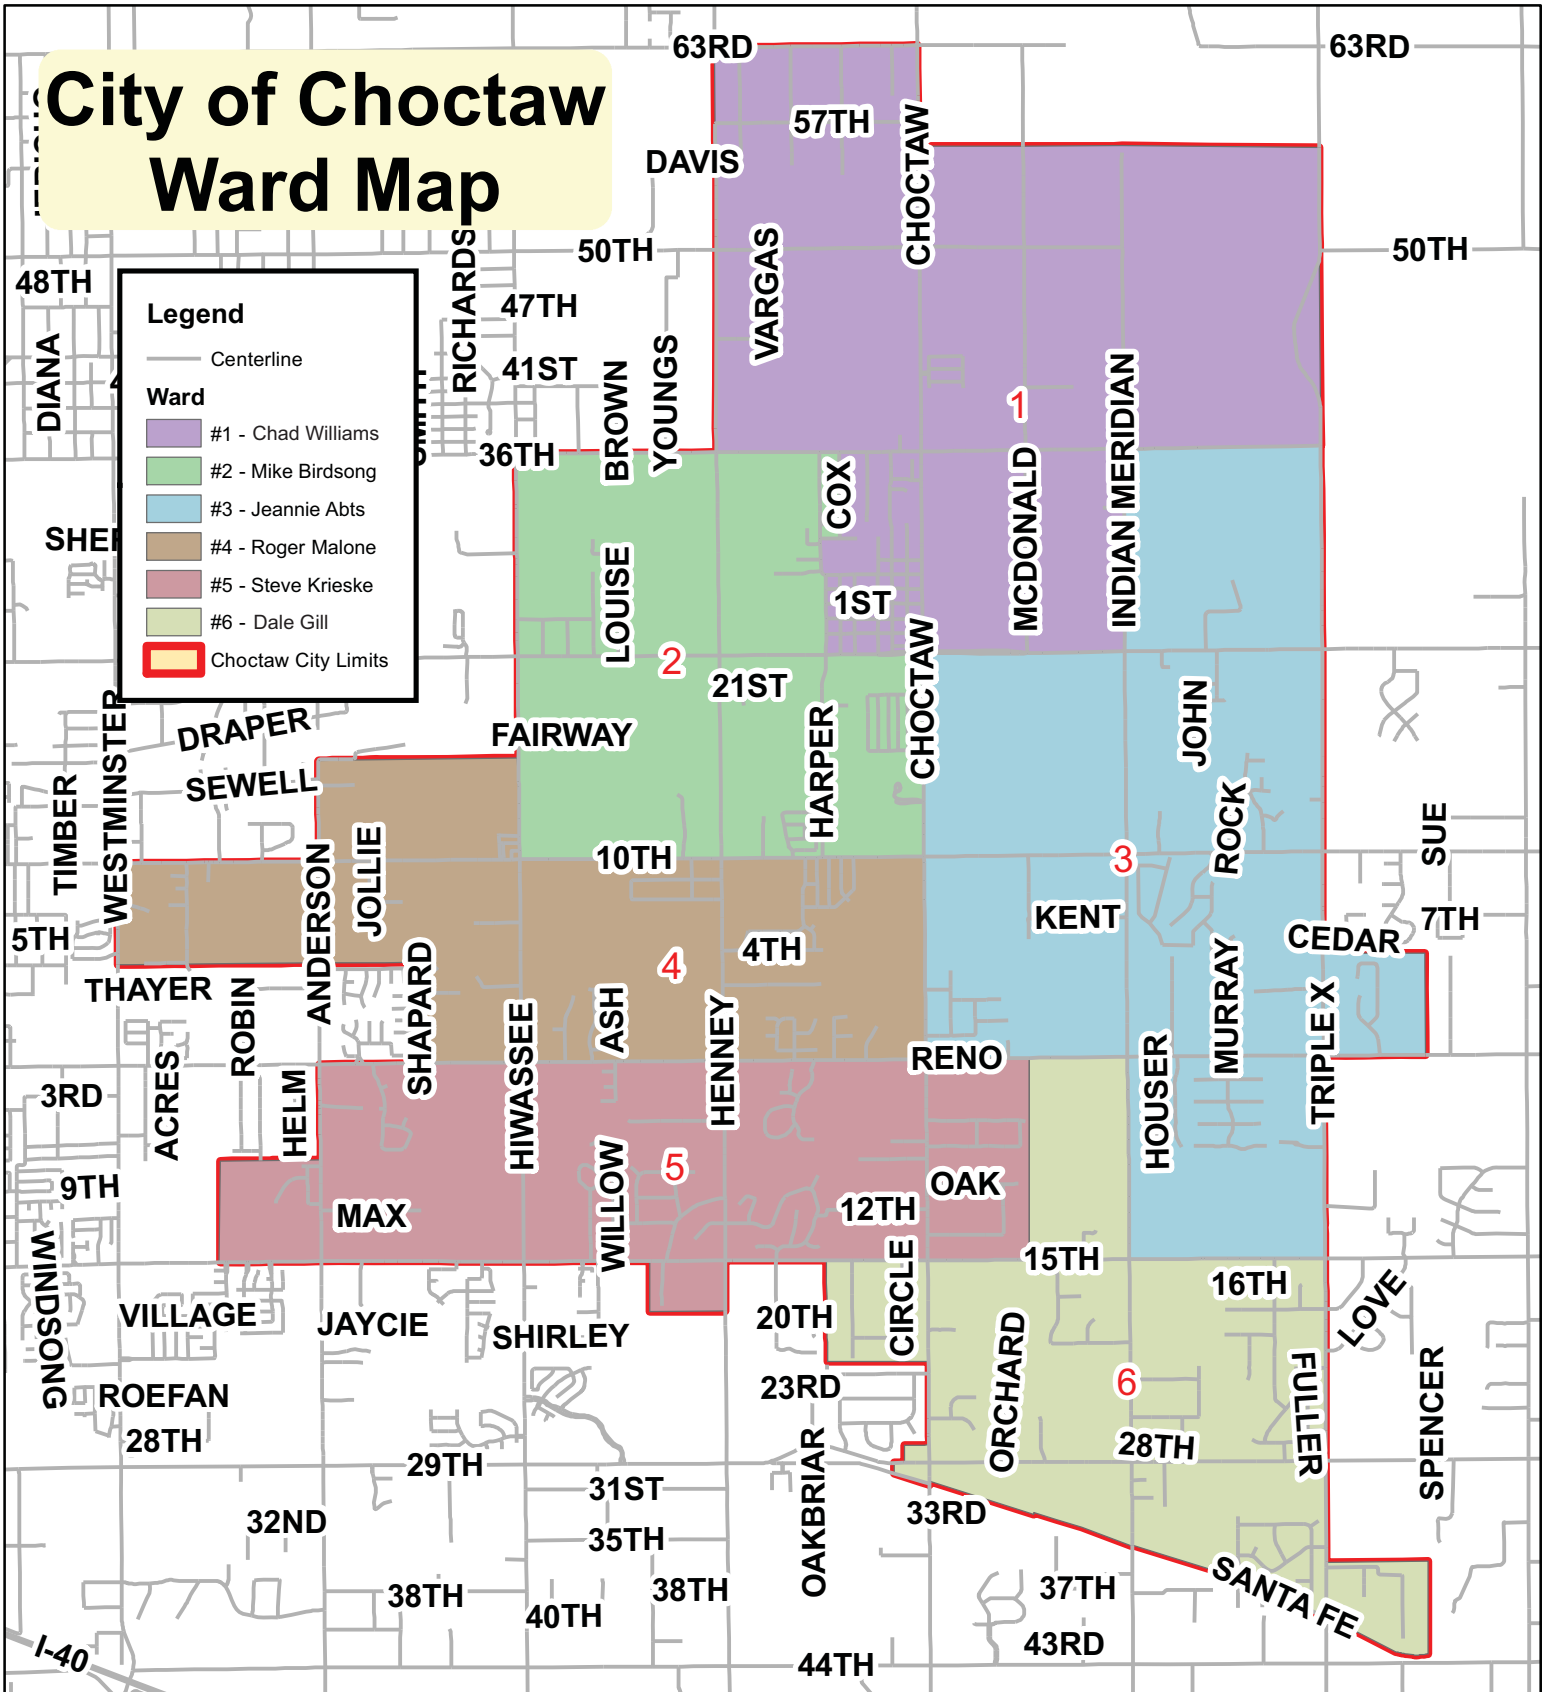

# City of Choctaw Ward Map

**Legend**

Centerline

**Ward**

- #1 - Chad Williams
- #2 - Mike Birdsong
- #3 - Jeannie Abts
- #4 - Roger Malone
- #5 - Steve Krieske
- #6 - Dale Gill

Choctaw City Limits

**City of Choctaw**  
 PO Box 567  
 2500 N. Choctaw Rd  
 Ph. (405) 390-8198  
 Fax: (405) 390-3332

Map Created:  
Dec. 20, 2016

**Legend**

Centerline

**Ward**

- #1 - Chad Williams
- #2 - Mike Birdsong
- #3 - Jeannie Abts
- #4 - Roger Malone
- #5 - Steve Krieske
- #6 - Dale Gill